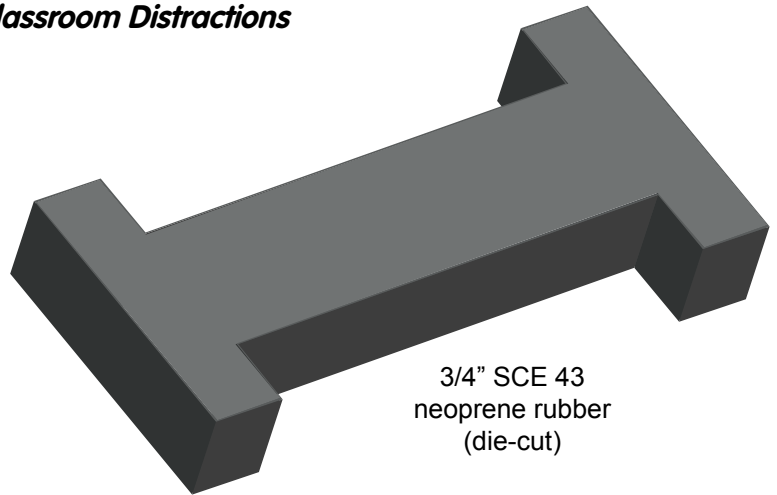

LOCK BLØK

Reducing Classroom Distractions

OPEN MODE

Even though this door is locked, the **LOCK BLØK** is preventing the door from closing enough to engage the latch.

In Open Mode, **LOCK BLØK** allows students to easily enter or exit the classroom.

CLOSED MODE

At the end of the school day, or whenever desired, **LOCK BLØK**'s rubber slide is moved over. By doing this, the door is then able to close completely which engages the lock mechanism. This makes it easy to create privacy without the need for keys.